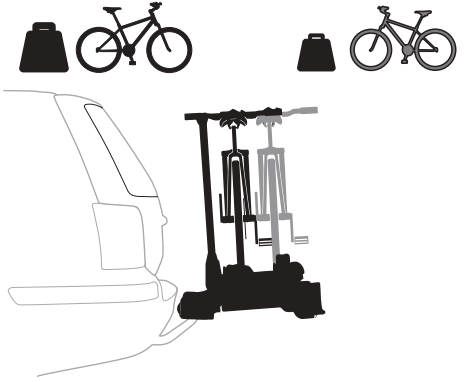

925: 7-pin

924: 13-pin

7

8

**Thule Loading Ramp**  
9152

**Thule Bike Frame Adapter**  
982

9

Not ok