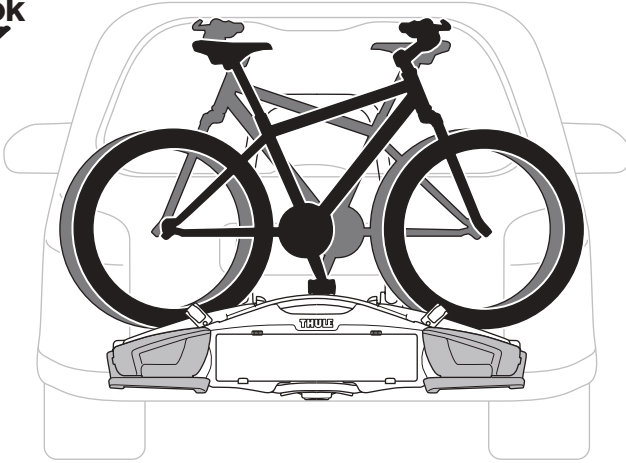

925: 7-pin

924: 13-pin

7

8

**Thule Loading Ramp**  
9152

**Thule Bike Frame Adapter**  
982

9

Not ok